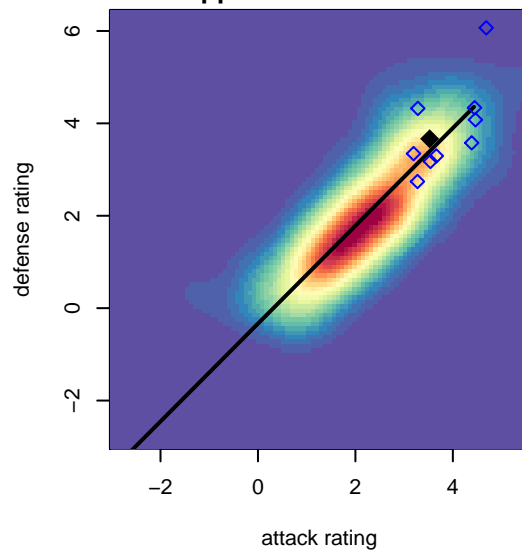

Arizona Thunder Bayern Elite G02

, AZ
 G02 total strength=1837
 attack=33.91 defense=39.1

alt names used:
 ARIZONA AZSC THUNDER 02G BAYERN ELI
 AZSC 02G Bayern Elite

Venues played:
 2016 Surf Cup Black U16
 2016 FWRL Desert 2002 U15
 2016 Nomads Thanksgiving 1st Division U15

Arizona Thunder Bayern Elite G02
 Dots are actual minus expected GF (blue circles) and GA (red triangles).
 Blue line is smoothed change in attack strength. Red is smoothed change in defense strength.

**attack and defense variance (black dot)
relative to other teams
and top 10 in region**

**attack and defense rating
relative to others at age
and all opponents in last 13 months**

**attack and defense rating
relative to others at age
and all opponents in last 13 months**

Performance relative to 13 month average

Performance relative to 13 month average

Distribution of opponents
 Red = Lose zone, Blue = Win zone, Green = Even
 Black line separates win/lose zones

lot. A=Neither has attack advantage, B=Opponent has both attack and defense advantage, C=Opponent has both attack and defense disadvantage, D=Both have