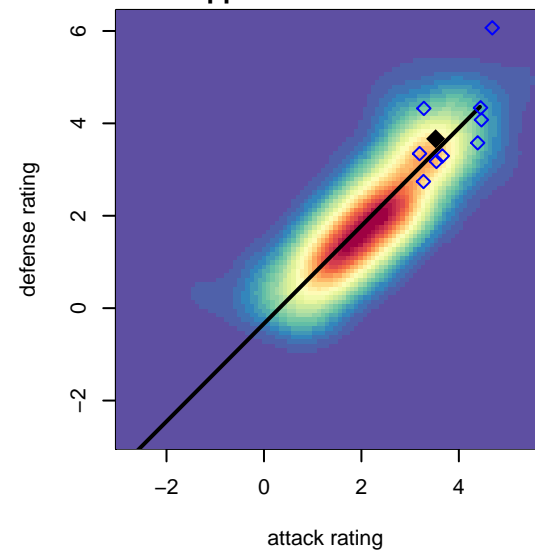

Arizona Thunder Bayern Elite G02

, AZ
 G02 total strength=1837
 attack=33.91 defense=39.1

alt names used:
 ARIZONA AZSC THUNDER 02G BAYERN ELI
 AZSC 02G Bayern Elite

Venues played:
 2016 Surf Cup Black U16
 2016 FWRL Desert 2002 U15
 2016 Nomads Thanksgiving 1st Division U15

Arizona Thunder Bayern Elite G02
 Dots are actual minus expected GF (blue circles) and GA (red triangles).
 Blue line is smoothed change in attack strength. Red is smoothed change in defense strength.

**attack and defense variance (black dot)
relative to other teams
and top 10 in region**

**attack and defense rating
relative to others at age
and all opponents in last 13 months**

**attack and defense rating
relative to others at age
and all opponents in last 13 months**

Performance relative to 13 month average

Performance relative to 13 month average

Distribution of opponents
 Red = Lose zone, Blue = Win zone, Green = Even
 Black line separates win/lose zones

lot. A=Neither has attack advantage, B=Opponent has both attack and defense advantage, C=Opponent has both attack and defense disadvantage, D=Both have